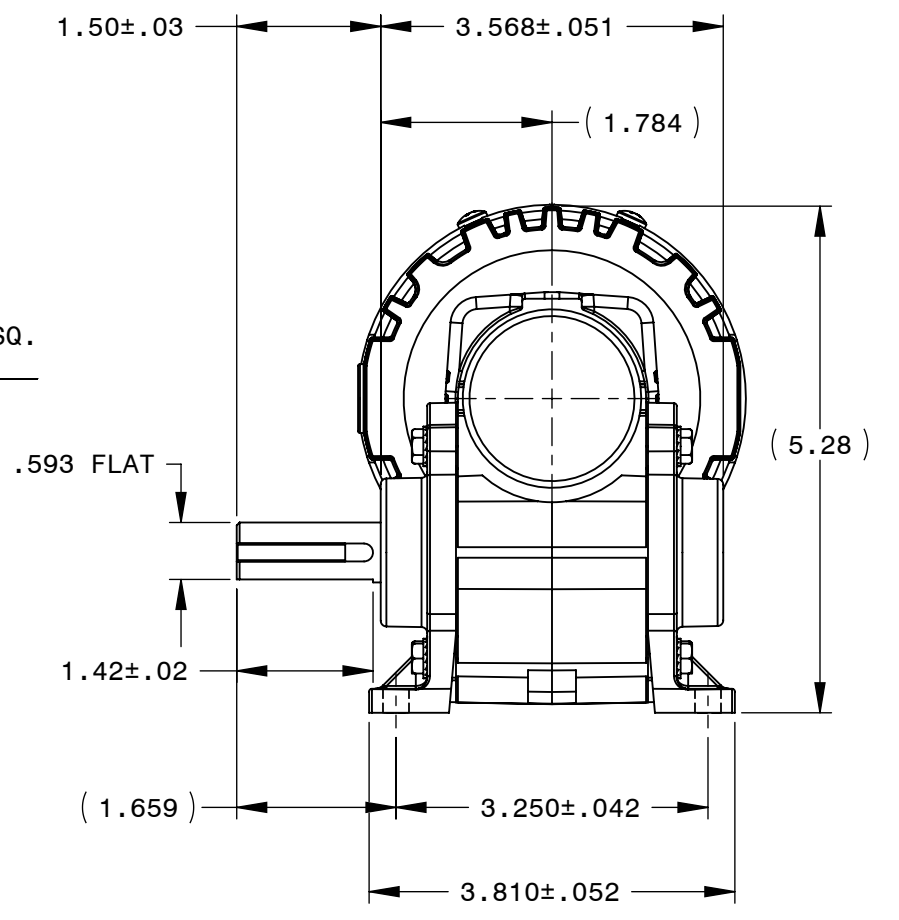

BODINE ELECTRIC COMPANY

PART NO./REV:	INFM0095	B
DESCRIPTION:	GEARMOTOR 34R6FE-5F	
SHEET:	1/1	UNLESS OTHERWISE SPECIFIED:
SCALE:	1:2	UNITS ARE IN INCHES [mm]
		TOLERANCES: .XX:±.01 .XXX:±.005
		ANGLES: X°:±3° X.X°:±0.5°

REPRESENTATIVE OF MODEL NUMBER(S):  
0511 0513 0514 0518 0519 0521 0522 0523 0524