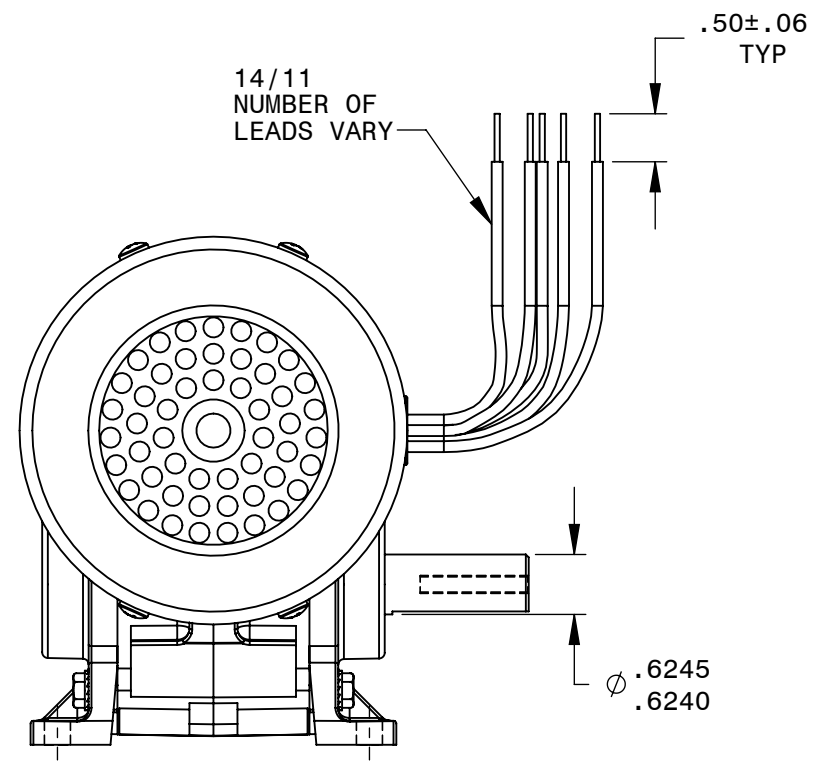

BODINE ELECTRIC COMPANY

PART NO./REV:	INFM0095	B
DESCRIPTION:	GEARMOTOR 34R6FE-5F	
SHEET:	1/1	UNLESS OTHERWISE SPECIFIED:
SCALE:	1:2	UNITS ARE IN INCHES [mm]
		TOLERANCES: .XX:±.01 .XXX:±.005
		ANGLES: X°:±3° X.X°:±0.5°

REPRESENTATIVE OF MODEL NUMBER(S):  
0511 0513 0514 0518 0519 0521 0522 0523 0524