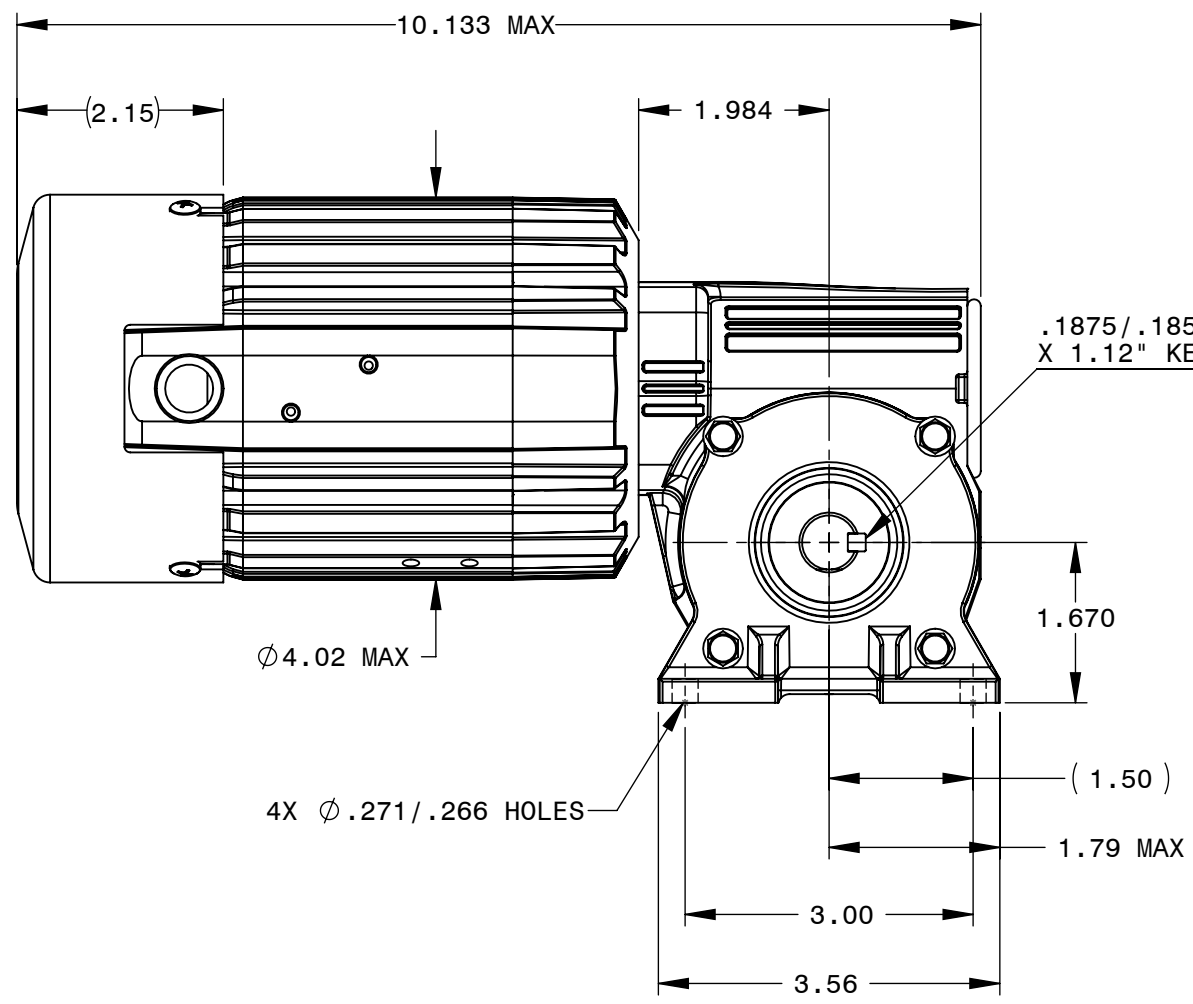

BODINE ELECTRIC COMPANY

PART NO./REV:	INFM0095	B
DESCRIPTION:	GEARMOTOR 34R6FE-5F	
SHEET:	1/1	UNLESS OTHERWISE SPECIFIED:
SCALE:	1:2	UNITS ARE IN INCHES [mm]
		TOLERANCES: .XX:±.01 .XXX:±.005
		ANGLES: X°:±3° X.X°:±0.5°

REPRESENTATIVE OF MODEL NUMBER(S):  
0511 0513 0514 0518 0519 0521 0522 0523 0524