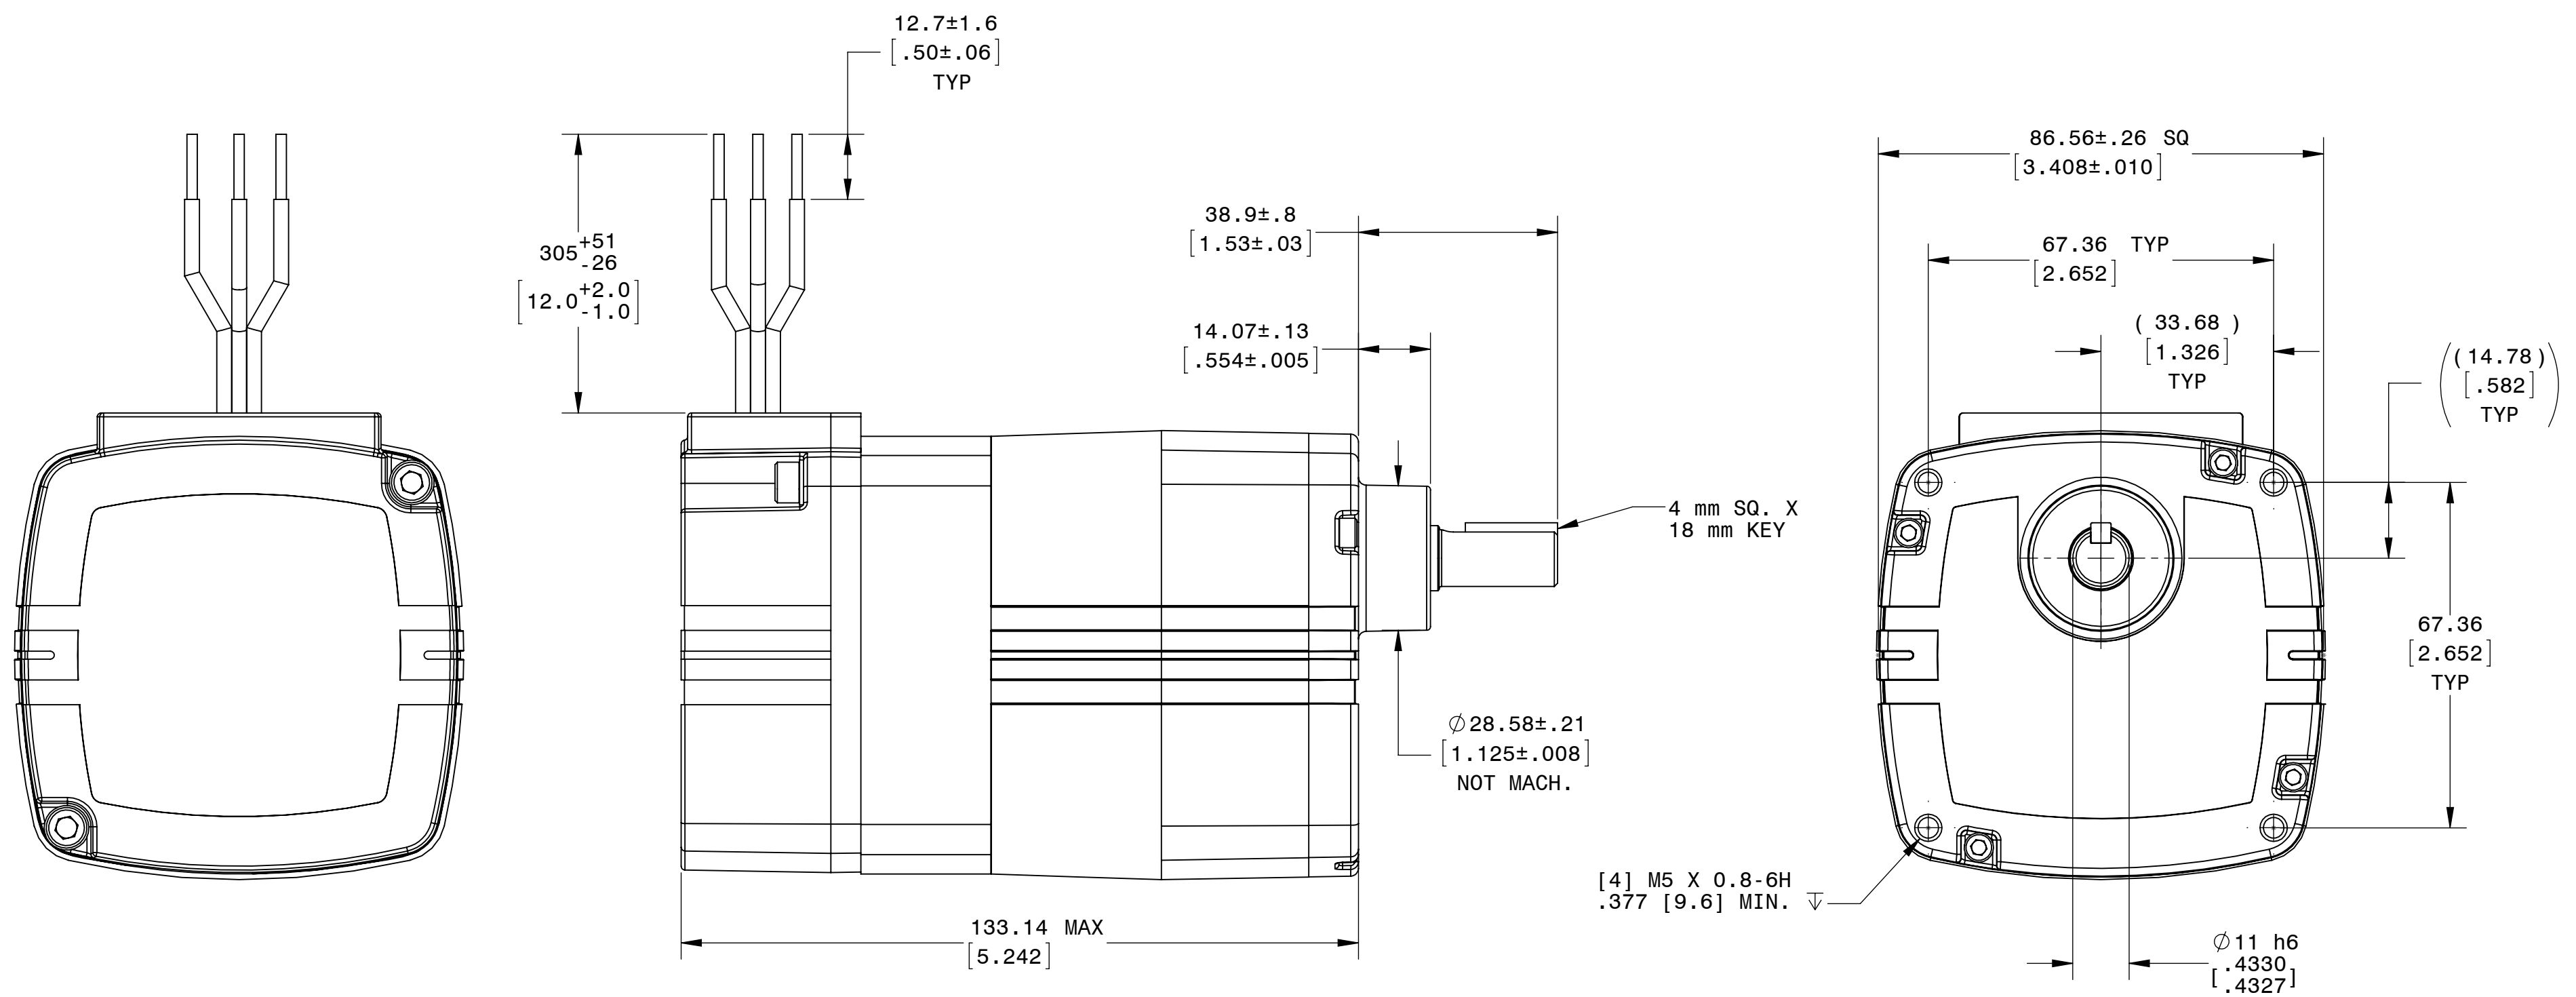

DESCRIPTION:
GEARMOTOR 30R1BECI-D4 METRIC

SHEET: 1/1	UNLESS OTHERWISE SPECIFIED:
SCALE: 1:1	UNITS ARE IN mm [INCHES]
C	ANGLES: X°:±3° X.X°:±0.5°

REPRESENTATIVE OF MODEL NUMBER(S):
1562