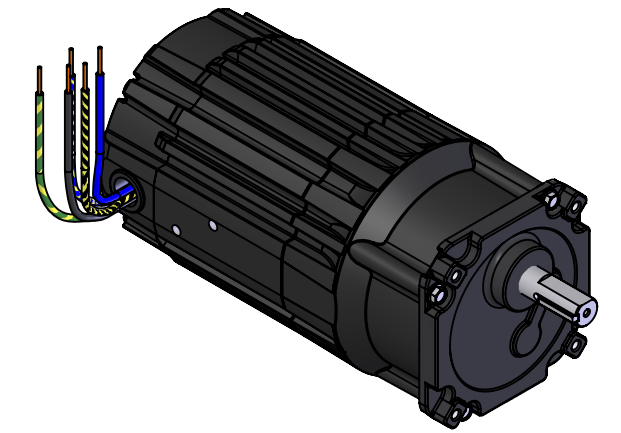

BODINE ELECTRIC COMPANY

PART NO./REV:	INFM0192	A
DESCRIPTION:	GEARMOTOR 34R6BE-Z2	
SHEET:	1/1	UNLESS OTHERWISE SPECIFIED:
SCALE:	1:2	UNITS ARE IN INCHES [mm]
		TOLERANCES: .XX:±.01 .XXX:±.005
		ANGLES: X°:±3° X.X°:±0.5°

REPRESENTATIVE OF MODEL NUMBER(S):
2227 2228