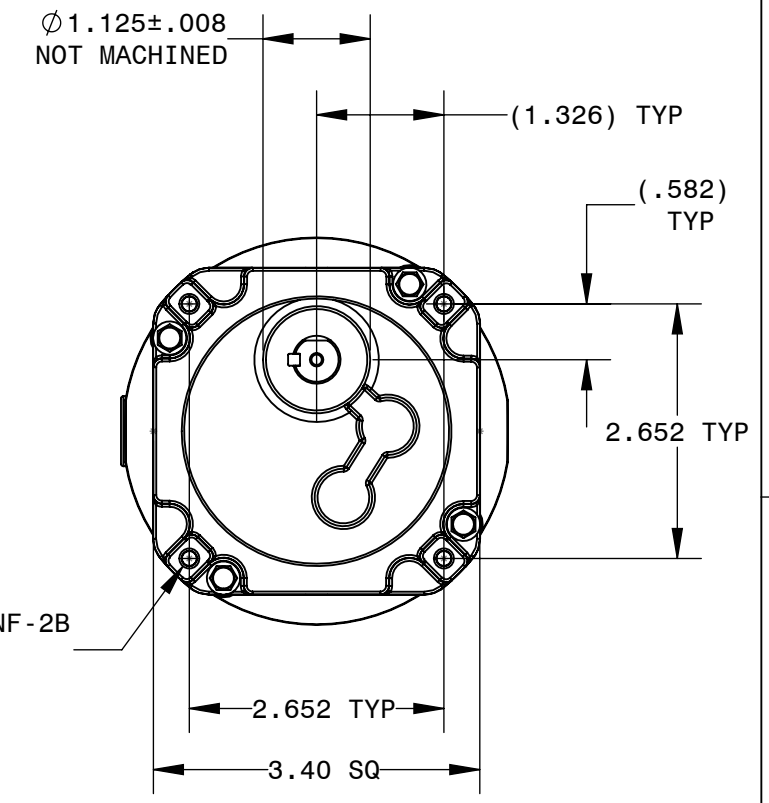

BODINE ELECTRIC COMPANY

PART NO./REV:	INFM0192	A
DESCRIPTION:	GEARMOTOR 34R6BE-Z2	
SHEET:	1/1	UNLESS OTHERWISE SPECIFIED:
SCALE:	1:2	UNITS ARE IN INCHES [mm]
		TOLERANCES: .XX:±.01 .XXX:±.005
		ANGLES: X°:±3° X.X°:±0.5°

REPRESENTATIVE OF MODEL NUMBER(S):
2227 2228