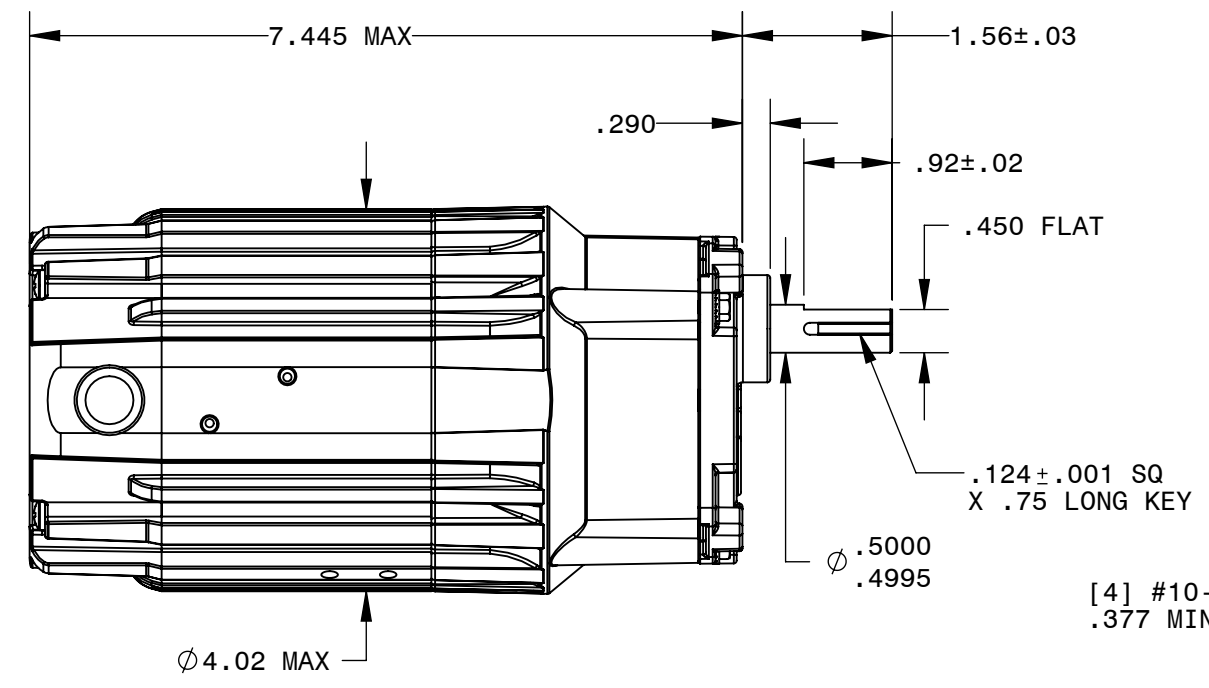

BODINE ELECTRIC COMPANY

PART NO./REV:	INFM0192	A
DESCRIPTION:	GEARMOTOR 34R6BE-Z2	
SHEET:	1/1	UNLESS OTHERWISE SPECIFIED:
SCALE:	1:2	UNITS ARE IN INCHES [mm]
		TOLERANCES: .XX:±.01 .XXX:±.005
		ANGLES: X°:±3° X.X°:±0.5°

REPRESENTATIVE OF MODEL NUMBER(S):
2227 2228