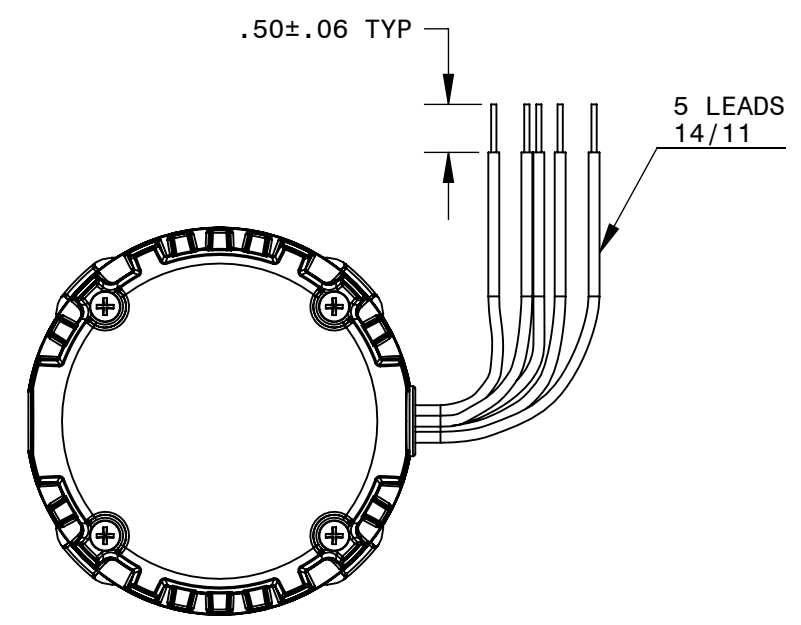

BODINE ELECTRIC COMPANY

PART NO./REV:	INFM0192	A
DESCRIPTION:	GEARMOTOR 34R6BE-Z2	
SHEET:	1/1	UNLESS OTHERWISE SPECIFIED:
SCALE:	1:2	UNITS ARE IN INCHES [mm]
		TOLERANCES: .XX:±.01 .XXX:±.005
		ANGLES: X°:±3° X.X°:±0.5°

REPRESENTATIVE OF MODEL NUMBER(S):
2227 2228