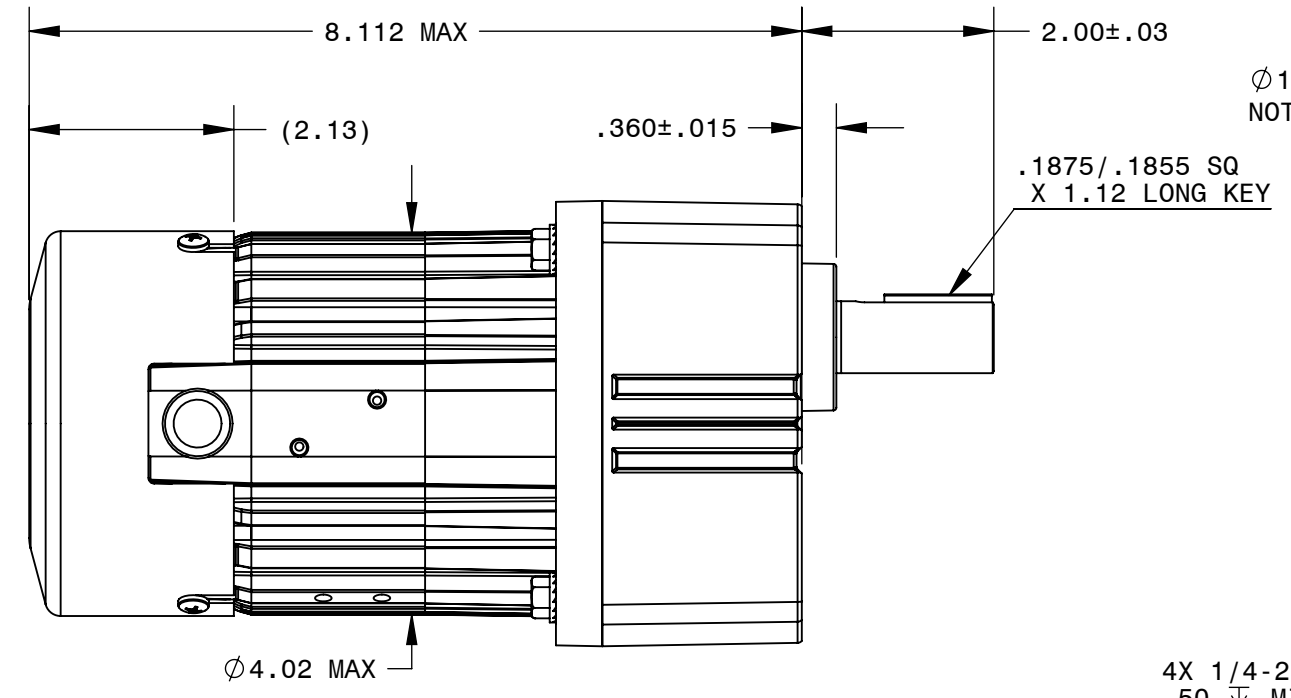

BODINE ELECTRIC COMPANY

PART NO./REV: INFM0195 B	
DESCRIPTION: GEARMOTOR 34R4BFPP-FX	
SHEET: 1/1	UNLESS OTHERWISE SPECIFIED:
SCALE: 1:2	UNITS ARE IN INCHES [mm]
B	TOLERANCES: .XX:±.01 .XXX:±.005
	ANGLES: X°:±3° X.X°:±0.5°

REPRESENTATIVE OF MODEL NUMBER(S):
2250 2251 2252 2253 2254 2255 2256 2850 2851 2852 2853 2854 2855 2856