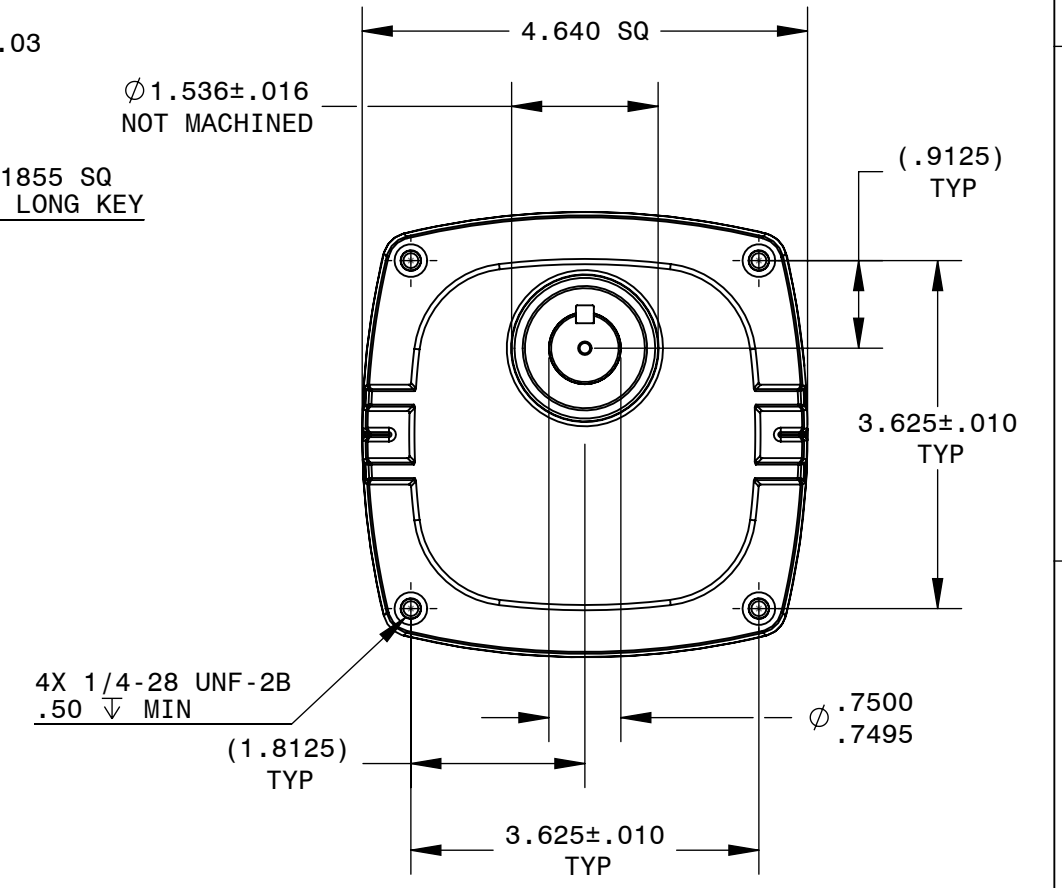

BODINE ELECTRIC COMPANY

PART NO./REV: INFM0195 B	
DESCRIPTION: GEARMOTOR 34R4BFPP-FX	
SHEET: 1/1	UNLESS OTHERWISE SPECIFIED:
SCALE: 1:2	UNITS ARE IN INCHES [mm]
B	TOLERANCES: .XX:±.01 .XXX:±.005
	ANGLES: X°:±3° X.X°:±0.5°

REPRESENTATIVE OF MODEL NUMBER(S):
2250 2251 2252 2253 2254 2255 2256 2850 2851 2852 2853 2854 2855 2856