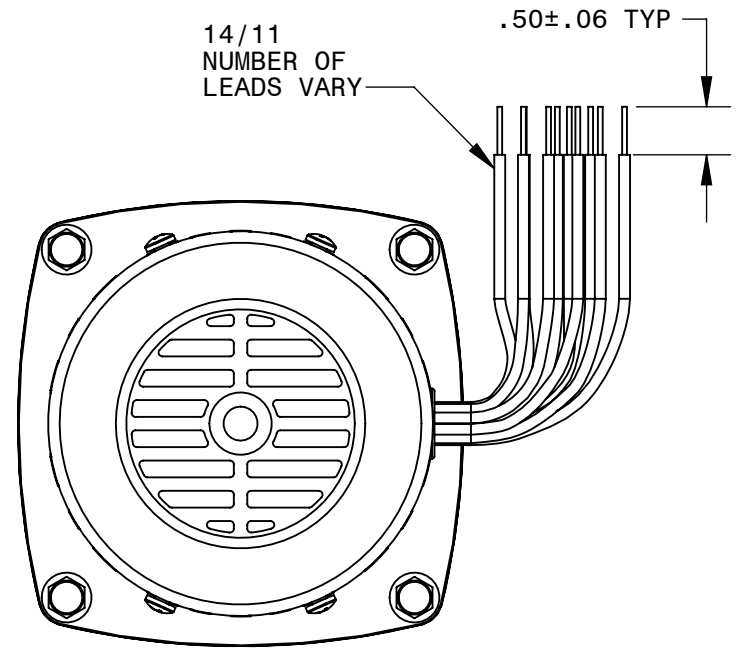

BODINE ELECTRIC COMPANY

PART NO./REV: INFM0195 B	
DESCRIPTION: GEARMOTOR 34R4BFPP-FX	
SHEET: 1/1	UNLESS OTHERWISE SPECIFIED:
SCALE: 1:2	UNITS ARE IN INCHES [mm]
B	TOLERANCES: .XX:±.01 .XXX:±.005
	ANGLES: X°:±3° X.X°:±0.5°

REPRESENTATIVE OF MODEL NUMBER(S):
2250 2251 2252 2253 2254 2255 2256 2850 2851 2852 2853 2854 2855 2856