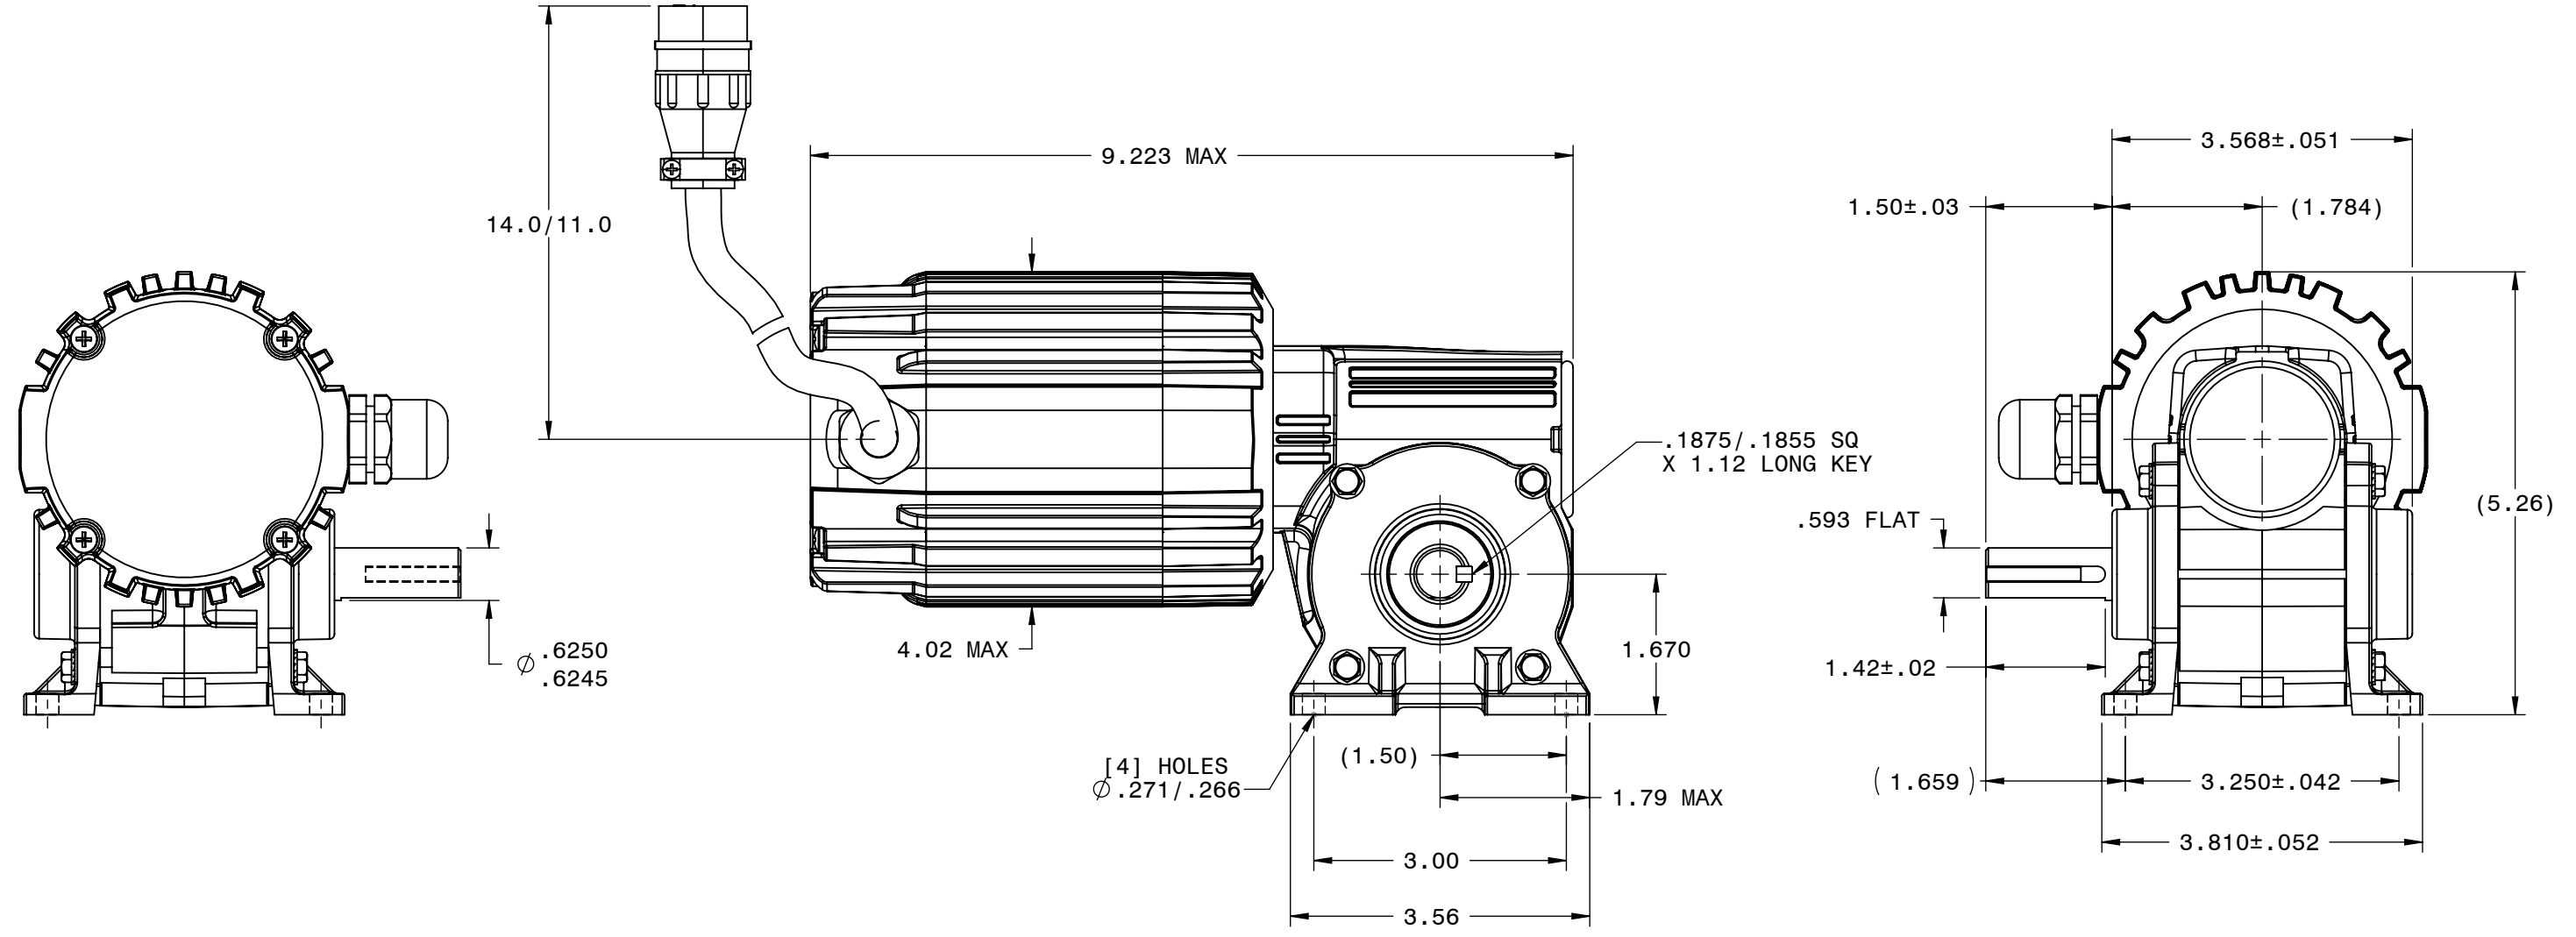

BODINE ELECTRIC COMPANY

PART NO./REV:	INFM0292	B
DESCRIPTION:	GEARMOTOR 34B6BEBL-5N	
SHEET:	1/1	UNLESS OTHERWISE SPECIFIED:
SCALE:	1:2	UNITS ARE IN INCHES [mm]
		TOLERANCES: .XX:±.01 .XXX:±.005
		ANGLES: X°:±3° X.X°:±0.5°

REPRESENTATIVE OF MODEL NUMBER(S):
 3378 3396 3397 3398 3399