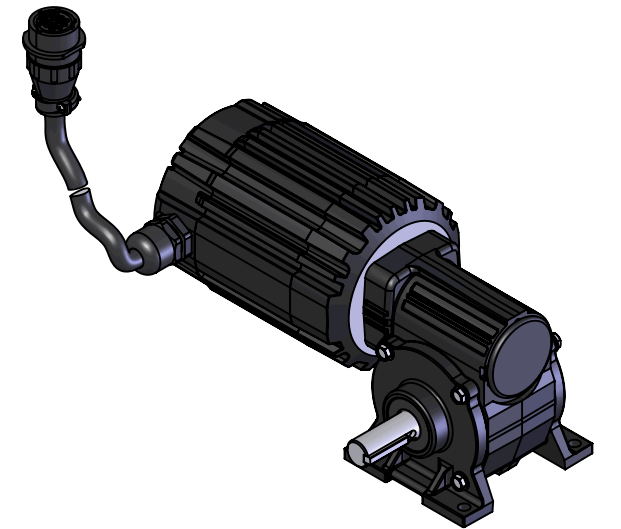

BODINE ELECTRIC COMPANY

PART NO./REV:	INFM0292	B
DESCRIPTION:	GEARMOTOR 34B6BEBL-5N	
SHEET:	1/1	UNLESS OTHERWISE SPECIFIED:
SCALE:	1:2	UNITS ARE IN INCHES [mm]
		TOLERANCES: .XX:±.01 .XXX:±.005
		ANGLES: X°:±3° X.X°:±0.5°

REPRESENTATIVE OF MODEL NUMBER(S):
 3378 3396 3397 3398 3399